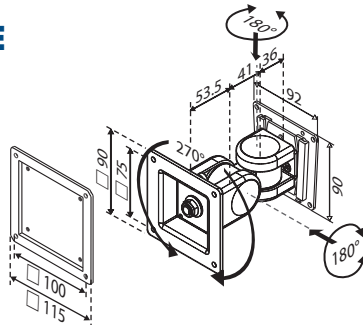

## Wall Mount

PN	UTC-WALL-MOUNT1E	UTC-WALL-MOUNT2E	UTC-WALL-MOUNT3E
Description	VESA Mount 75 / 100 mm	VESA Mount 100 / 200 mm	VESA Mount 75 / 100 mm
VESA Mounting Patterns	75 x 75 mm; 100 x 100 mm	200 x 200 mm	75 x 75 mm; 100 x 100 mm
Weight Capacity	14 kg	35 kg	20 kg

### UTC-WALL-MOUNT1E

VESA 75/100 mm

- Firmly fix to a solid wall
- Weight capacity up to 14 kg
- Material: Steel
- Tilt: 180° up and down

- Rotation: 270° for portrait or landscape viewing
- Lift: 130.5 mm
- For UTC-515/520

### UTC-WALL-MOUNT2E

VESA 100/200 mm

- Flush fit without movement
- Weight capacity up to 35 kg
- Material: Steel

- Sits: 42.5 mm from the wall
- For UTC-532 only

### UTC-WALL-MOUNT3E

VESA 75/100 mm

- Firmly fix to a solid wall
- Weight capacity up to 20 kg
- Material: Steel

- Sits: 27 mm from the wall
- For UTC-515/520