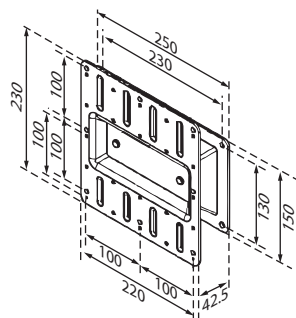

## Wall Mount

PN	UTC-WALL-MOUNT1E	UTC-WALL-MOUNT2E	UTC-WALL-MOUNT3E
Description	VESA Mount 75 / 100 mm	VESA Mount 100 / 200 mm	VESA Mount 75 / 100 mm
VESA Mounting Patterns	75 x 75 mm; 100 x 100 mm	200 x 200 mm	75 x 75 mm; 100 x 100 mm
Weight Capacity	14 kg	35 kg	20 kg

### UTC-WALL-MOUNT1E

VESA 75/100 mm

- Firmly fix to a solid wall
- Weight capacity up to 14 kg
- Material: Steel
- Tilt: 180° up and down

- Rotation: 270° for portrait or landscape viewing
- Lift: 130.5 mm
- For UTC-515/520

### UTC-WALL-MOUNT2E

VESA 100/200 mm

- Flush fit without movement
- Weight capacity up to 35 kg
- Material: Steel

- Sits: 42.5 mm from the wall
- For UTC-532 only

## Floor Stand

PN	UTC-T01-STANDE	UTC-H01-STANDE
Description	Triangle shape floor stand	H-shape floor stand
VESA Mounting Patterns	75 x 75 mm; 100 x 100 mm	75 x 75 mm; 100 x 100 mm
Height	120 cm	120 cm
Dimension	Ø660 mm	558 x 510 mm
Weight	10 kg	10 kg