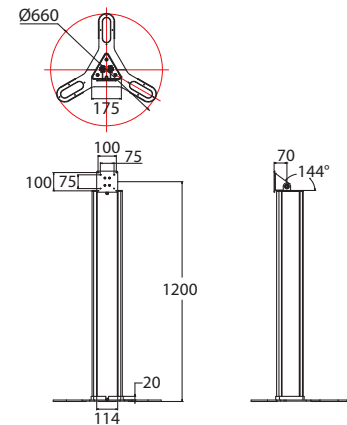

### UTC-WALL-MOUNT3E

VESA 75/100 mm

- Firmly fix to a solid wall
- Weight capacity up to 20 kg
- Material: Steel

- Sits: 27 mm from the wall
- For UTC-515/520

## Floor Stand

PN	UTC-T01-STANDE	UTC-H01-STANDE
Description	Triangle shape floor stand	H-shape floor stand
VESA Mounting Patterns	75 x 75 mm; 100 x 100 mm	75 x 75 mm; 100 x 100 mm
Height	120 cm	120 cm
Dimension	Ø660 mm	558 x 510 mm
Weight	10 kg	10 kg

### UTC-T01-STANDE

Triangle shape floor stand

- Organized cable management
- VESA 75/100 mm
- Height: 120 cm
- Easily tilt for best viewing comfort
- Dimension: Ø660 mm
- Weight: 10 kg

### UTC-H01-STANDE

H-shape floor stand

- Organized cable management
- VESA 75/100 mm
- Height: 120 cm
- Easily tilt for best viewing comfort
- Dimension: Ø660 mm
- Weight: 10 kg
- Acrylics signboard is excluded