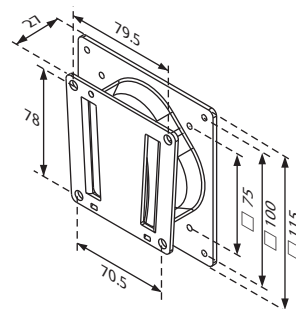

## Wall Mount

PN	UTC-WALL-MOUNT1E	UTC-WALL-MOUNT2E	UTC-WALL-MOUNT3E
Description	VESA Mount 75 / 100 mm	VESA Mount 100 / 200 mm	VESA Mount 75 / 100 mm
VESA Mounting Patterns	75 x 75 mm; 100 x 100 mm	200 x 200 mm	75 x 75 mm; 100 x 100 mm
Weight Capacity	14 kg	35 kg	20 kg

### UTC-WALL-MOUNT1E

VESA 75/100 mm

- Firmly fix to a solid wall
- Weight capacity up to 14 kg
- Material: Steel
- Tilt: 180° up and down

- Rotation: 270° for portrait or landscape viewing
- Lift: 130.5 mm
- For UTC-515/520

### UTC-WALL-MOUNT2E

VESA 100/200 mm

- Flush fit without movement
- Weight capacity up to 35 kg
- Material: Steel

- Sits: 42.5 mm from the wall
- For UTC-532 only

### UTC-WALL-MOUNT3E

VESA 75/100 mm

- Firmly fix to a solid wall
- Weight capacity up to 20 kg
- Material: Steel

- Sits: 27 mm from the wall
- For UTC-515/520