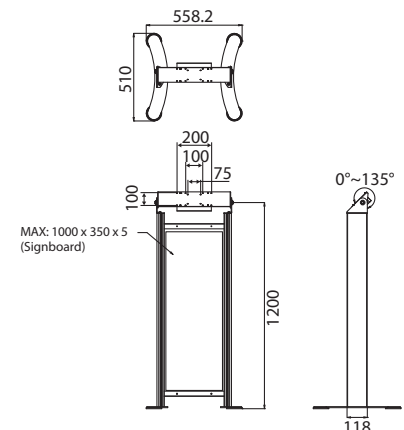

### UTC-WALL-MOUNT2E

VESA 100/200 mm

- Flush fit without movement
- Weight capacity up to 35 kg
- Material: Steel

- Sits: 42.5 mm from the wall
- For UTC-532 only

## Floor Stand

PN	UTC-T01-STANDE	UTC-H01-STANDE
Description	Triangle shape floor stand	H-shape floor stand
VESA Mounting Patterns	75 x 75 mm; 100 x 100 mm	75 x 75 mm; 100 x 100 mm
Height	120 cm	120 cm
Dimension	Ø660 mm	558 x 510 mm
Weight	10 kg	10 kg

### UTC-T01-STANDE

Triangle shape floor stand

- Organized cable management
- VESA 75/100 mm
- Height: 120 cm
- Easily tilt for best viewing comfort
- Dimension: Ø660 mm
- Weight: 10 kg

### UTC-H01-STANDE

H-shape floor stand

- Organized cable management
- VESA 75/100 mm
- Height: 120 cm
- Easily tilt for best viewing comfort
- Dimension: Ø660 mm
- Weight: 10 kg
- Acrylics signboard is excluded